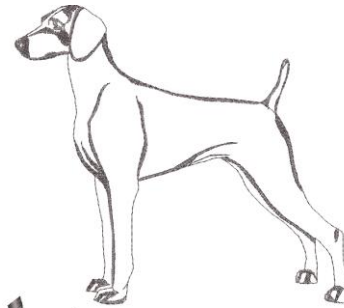

[Garment Choices](#)

Weimaraner
Embroidery Designs

[Request Info](#)

Left Chest Embroidery
Approx. Size 4" X 3 1/2"
Weimaraner #BT2374

Left Chest Embroidery
Approx. Size 4" X 3 1/2"
Weimaraner #DG0463

Center Front/Full Back Embroidery
Not for T-Shirts & Hats
Approx. Size 10 1/2" X 2 1/2"
Weimaraner Lettering #LLE1600

Center Front/Full Back Embroidery
Not for T-Shirts & Hats
Approx. Size 8" X 7"
Weimaraner Silhouette Profile #LLE1601

Center Front / Full Back
Not for Hats
Approx. Size 7 1/2" X 7"
Weimaraner Sketch # K4497

Center Front / Full Back Embroidery Design
Not for Hats
Approx. Size 7 1/2" X 6 3/4"
Weimaraner Silhouette # K4383

Weimaraner
Custom Lettering Rhinestone Designs

WEIMARANER

Center Front Design

Not for Hats

Approx. Size 9" X 3 3/4"

Weimaraner Arched #LLV0750

PAW **GENUINE** PAW

WEIMARANER

OWNER PAW LOVER

Center Front Design

Not for Hats

Approx. Size 9" X 4"