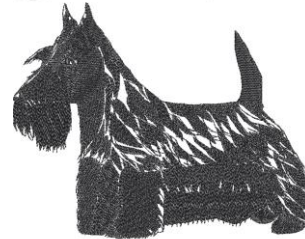

[Garment Choices](#)

Scottish Terrier (Scottie)
Embroidery Designs

[Request Info](#)

Left Chest Embroidery
Approx. Size 4" X 3 1/2"
Scottish Terrier Dog Design #BT2709

Left Chest Embroidery
Approx. Size 4" X 4"
Scottish Terrier Dog Design #BT7066

Left Chest Embroidery
Approx. Size 4" X 4"
Scottish Terrier Dog Design #BT7068

Center Front Embroidery Design
Not for Hats
Approx. Size 5 1/2" X 4 3/4"
Scottish Terrier Graceful # G5204

Center Front/Full Back Embroidery
Not for T-Shirts & Hats
Approx. Size 10 1/2" X 4 1/2"
Scottish Terrier Lettering #LLE1460

Scottish

Terrier

Center Front/Full Back Embroidery
Not for T-Shirts & Hats
Approx. Size 8" X 7"
Scottish Terrier Silhouette Profile #LLE1461

Center Front/Full Back Embroidery
 Not for T-Shirts or Hats
 Approx. Size 6 ¾" X 7 ¼"
 Scottish Terrier Sketch # K9101