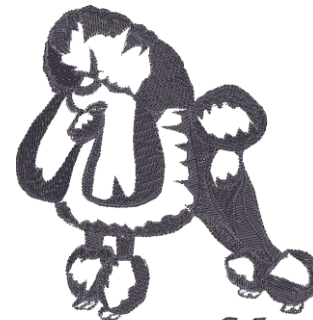

[Garment Choices](#)

Poodle  
Embroidery Designs

[Request Info](#)

Left Chest Embroidery  
Approx. Size 4" X 3 1/2"  
Poodle #BT2403

Center Front Embroidery Design  
Not for Hats  
Approx. Size 6" X 4 3/4"  
Poodle Graceful # F4719

Left Chest Embroidery  
Approx. Size 4" X 3 1/2"  
Poodle #DH748

Center Front Embroidery Design  
Not for Hats  
Approx. Size 5" X 6 3/4"  
Poodle Graceful # DG1038

Center Front/Full Back Embroidery  
Not for T-Shirts & Hats  
Approx. Size 10 1/2" X 2 1/2"  
Poodle Lettering #LLE1330

*Poodle*  
Center Front/Full Back Embroidery  
Not for T-Shirts & Hats  
Approx. Size 8" X 7"  
Poodle Silhouette Profile #LLE1331

Poodle Dog  
Custom Lettering Rhinestone Designs

**POODLE**

Center Front Design  
Not For Hats  
Approx. Size 9" X 3 1/2"  
Poodle Arched #LLV0615