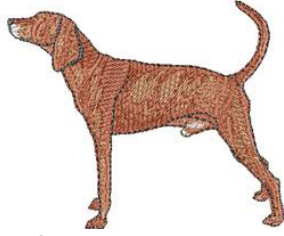

Your Text Here

Left Chest Embroidery
Approx. Size 4" X 3 1/2"
Plott Hound Design #dgc424

Center Front/Full Back Embroidery
Not for T-Shirts & Hats
Approx. Size 10 1/2" X 4 1/2"
Plott Hound Lettering #LLE1290

Center Front/Full Back Embroidery
Not for T-Shirts & Hats
Approx. Size 8" X 7"
Plott Hound Silhouette Profile #LLE1291

Plott Hound
Custom Lettering Rhinestone Designs

Left Shoulder Design
Approx. Size 5" X 5"
Got Plott Hounds???

Back Left Shoulder Design
Not for Hats
Approx. Size 3 1/2" X 4"
We DO!!! #LLV0590

Center Front Design
Not for Hats
Approx. Size 9" X 6"
Angels Were Busy ... Plott Hound #LLR0535