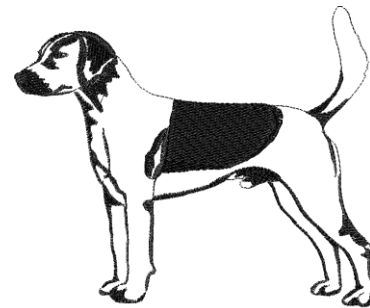

Your Text Here

Left Chest Embroidery
Approx. Size 4" X 3 1/2"
Harrier Design #dgc388

Center Front/Full Back Embroidery
Not for T-Shirts & Hats
Approx. Size 10 1/2" X 2 1/2"
Harrier Lettering #LLE0920

Harrier

Center Front/Full Back Embroidery
Not for T-Shirts & Hats
Approx. Size 8 X 7"
Harrier Silhouette Profile #LLE0921

Harrier
Custom Lettering & Rhinestone Designs

Left Shoulder Design
Approx. Size 5" X 5"
Got Harriers???