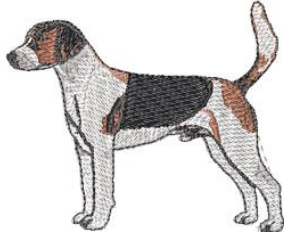

Your Text Here

Left Chest Embroidery
Approx. Size 4" X 3 1/2"
Harrier Design #dgc388

Center Front/Full Back Embroidery
Not for T-Shirts & Hats
Approx. Size 10 1/2" X 2 1/2"
Harrier Lettering #LLE0920

Harrier

Center Front/Full Back Embroidery
Not for T-Shirts & Hats
Approx. Size 8 X 7"
Harrier Silhouette Profile #LLE0921

Harrier
Custom Lettering & Rhinestone Designs

Left Shoulder Design
Approx. Size 5" X 5"
Got Harriers???