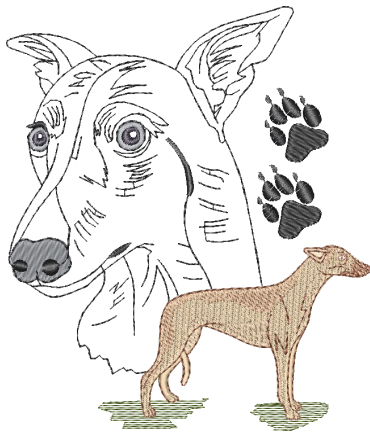

[Garment Choices](#)

Greyhound
Embroidery Designs

[Request Info](#)

Left Chest Embroidery
Approx. Size 4" X 3 1/2"
Greyhound Design #BT2640

Left Chest Embroidery
Approx. Size 4" X 3 1/2"
Greyhound Design #dgc382

Left Chest Embroidery
Approx. Size 4" X 3 1/2"
Greyhound Design #DG0711

Center Front/Full Back Embroidery
Not for Hats
Approx. Size 5" X 6"
Greyhound Lettering #DG0877

Center Front/Full Back Embroidery
Not for Hats
Approx. Size 6 1/4" X 4 1/2"
Greyhound Lettering #E5027

Center Front/Full Back Embroidery
Not for T-Shirts & Hats
Approx. Size 10 1/2" X 2 1/2"
Greyhound Lettering #LLE0910

Center Front/Full Back Embroidery
Not for T-Shirts & Hats
Approx. Size 8 X 7"
Greyhound Silhouette Profile #LLE0911