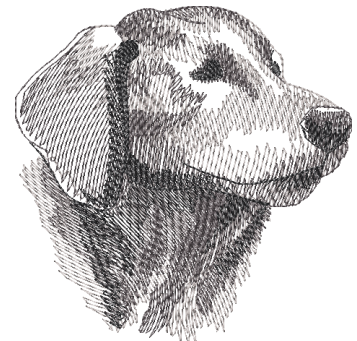

[Garment Choices](#)

Golden Retriever
Embroidery Designs

[Request Info](#)

Left Chest Embroidery
Approx. Size 4" X 3 1/2"
Golden Retriever #Bt2796

Left Chest or Hat Embroidery
Approx. Size 4" X 3 1/2"
Golden Retriever #BT1741

Left Chest or Hat Embroidery
Approx. Size 4" X 3 1/2"
Golden Retriever #DG0280

Center Front Embroidery
Not for Hats
Approx. Size 6 3/4" X 4 1/4"
Golden Retriever Graceful # F4717

Left Chest or Hat Embroidery
Approx. Size 4 1/2" X 3 1/2"
Golden Ret Sketch Standing
#LLE0852