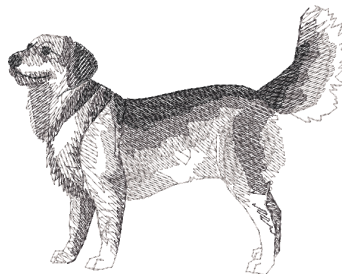

[Garment Choices](#)

Golden Retriever
Embroidery Designs

[Request Info](#)

Left Chest Embroidery
Approx. Size 4" X 3 1/2"
Golden Retriever #Bt2796

Left Chest or Hat Embroidery
Approx. Size 4" X 3 1/2"
Golden Retriever #BT1741

Left Chest or Hat Embroidery
Approx. Size 4" X 3 1/2"
Golden Retriever #DG0280

Center Front Embroidery
Not for Hats
Approx. Size 6 3/4" X 4 1/4"
Golden Retriever Graceful # F4717

Left Chest or Hat Embroidery
Approx. Size 4 1/2" X 3 1/2"
Golden Ret Sketch Standing
#LLE0852