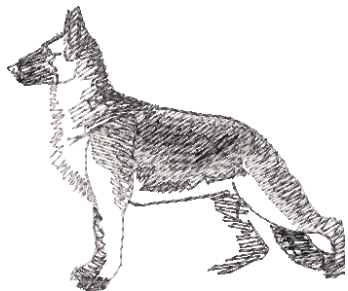

Left Chest Embroidery
Approx. Size 4" X 3 1/2"
German Shepherd #BT1751

Left Chest or Hat Embroidery
Approx. Size 4" X 3 1/2"
German Shepherd #DG0137

Left Chest Embroidery
Approx. Size 4" X 3 1/2"
German Shepherd #dgc274

Left Chest Embroidery
Approx. Size 4" X 3 1/2"
German Shepherd Black #LLE0832

Left Chest Embroidery
Approx. Size 4" X 3 1/2"
German Shepherd Sable #LLE0833

Center Front Embroidery
Not for Hats
Approx. Size 6 3/4" X 4 3/4"
German Shepherd Graceful # G5194