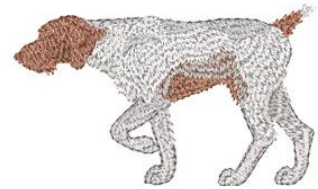

[Garment Choices](#)

German Pointer (Short Hair & Wire Hair)

Embroidery Designs

[Request Info](#)

Your Text Here

Left Chest Embroidery  
Approx. Size 4" X 3 1/2"

German Wirehaired Design #dgc843

Your Text Here

Left Chest Embroidery  
Approx. Size 4" X 3 1/2"

German Wirehaired Design #DG0349

Your Text Here

Left Chest Embroidery  
Approx. Size 4" X 3 1/2"

German Wirehaired Design #DG0481

Your Text Here

Left Chest Embroidery  
Approx. Size 4" X 3 1/2"