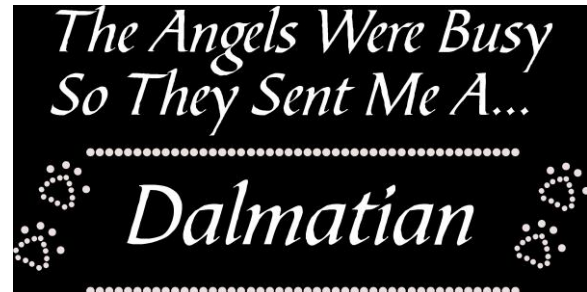

OWNER  **LOVER**
 Center Front Design
 Not for Hats
 Approx. Size 9" X 3 ½"
 Genuine Dalmatian Lover # LLV0326

Got Dalmatians???
 Left Design

We DO!!!!
 Back Left Design

Not for Hats
 Approx. Size 5" X 5" Approx. Size 3 ½" X 4"
 Got Dalmatians???