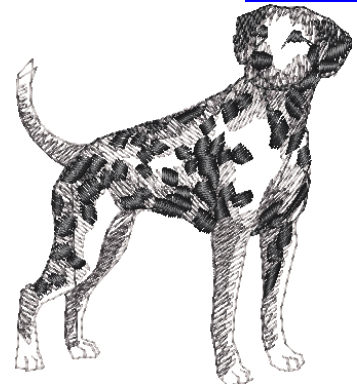

Left Chest Embroidery
Approx. Size 4" X 3 1/2"
Dalmatian #BT1748

Dalmatian Graceful
Center Front Embroidery
Not for Hats
Approx. Size 6 3/4" X 4 1/4"
Dalmatian Graceful # F4731

Left Chest Embroidery
Approx. Size 2 1/2" X 3"
Dalmatian Standing Sketch
#LLE0672

Left Chest Embroidery
Approx. Size 4 3/4" X 4 1/4"
Dalmatian Laying Down Sketch
#LLE0673

Left Chest Embroidery
Approx. Size 3" X 3"
Dalmatian Setting Sketch
#LLE0674

Left Chest Embroidery
Approx. Size 5" X 5 3/4"
Dalmatian Head Sketch
#LLE0675

Dalmatian Large
Center Front/Full Back Embroidery
Not for T-Shirts & Hats
Approx. Size 10 1/2" X 2 1/2"
Dalmatian Lettering #LLE0670

Front/Full Back Embroidery
Not for T-Shirts & Hats
Approx. Size 8" X 7"
Dalmatian Silhouette Profile #LLE0671

Dalmatian Sketch Embroidery Design
 Center Front / Full Back
 Not for Hats
 Approx. Size 7 ¾" X 7 ¾"
 Dalmatian Sketch # H7119

Center Front Design
 Not for Hats
 Approx. Size 9" X 3 ½"
 Dalmatian Arched # LLV0325