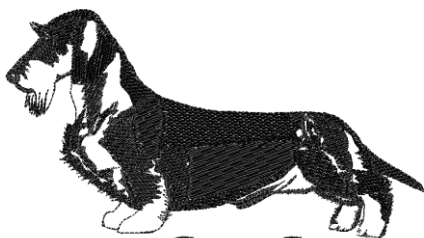

Dachshund

Front/Full Back Embroidery

Not for T-Shirts & Hats

Approx. Size 8" X 4 1/2"

Dachshund Rough Silhouette Profile #LLE0652

Not for T-Shirts & Hats
Approx. Size 10 1/2" X 2 1/2"
Dachshund Smooth Hair Lettering #LLE0651

Dachshund

Front/Full Back Embroidery

Not for T-Shirts & Hats

Approx. Size 8" X 4 1/2"

Dachshund Smooth Silhouette Profile #LLE0653

Dachshund

Front/Full Back Embroidery

Not for T-Shirts & Hats