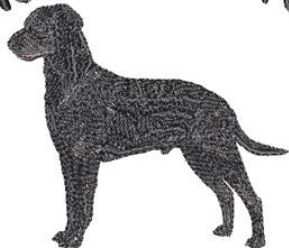

Your Text Here

Left Chest Embroidery
Approx. Size 4" X 3 1/2"

Curly Coated Retriever Design
#dgc823

CURLY COATED
RETRIEVER

Center Front/Full Back Embroidery
Not for T-Shirts & Hats

Approx. Size 10 1/2" X 4 1/2"

Curly Coated Retriever Lettering #LLE0640

Curly
Coated
Retriever

Front/Full Back Embroidery
Not for T-Shirts & Hats
Approx. Size 8" X 7"

Curly Coated Retriever Silhouette Profile #LLE0641

Custom Coated Retriever
Custom Lettering Rhinestone Designs

Got
Curly Coated
Retrievers???

Left Shoulder Design

Approx. Size 5" X 5"

Got Curly Coated Retrievers???

#LLV0310

We DO!!!

Back Left Shoulder Design

Not for Hats