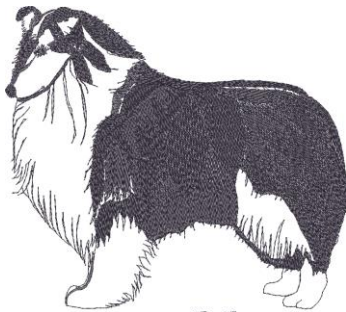

Left Chest Embroidery
Approx. Size 4" X 3 1/2"
Rough Collie #BT2499

Center Front Embroidery Design
Not for Hats
Approx. Size 5 3/4" X 4 3/4"
Collie (Rough) Graceful #F4729

Center Front Embroidery Design
Not for Hats
Approx. Size 8 1/4" X 5 3/4"
Collie (Smooth) Graceful #J7212

Center Front/Full Back Embroidery
Not for T-Shirts & Hats
Approx. Size 10 1/2" X 2 1/2"
Rough Collie Lettering #LLE0600

Front/Full Back Embroidery
Not for T-Shirts & Hats
Approx. Size 10" X 2 1/2"
Smooth Collie Lettering #LLE0601

Collie

Center Front/Full Back Embroidery
Not for T-Shirts & Hats
Approx. Size 8" X 7"
Rough Collie Silhouette Profile #LLE0602

Collie

Center Front/Full Back Embroidery
Not for T-Shirts & Hats
Approx. Size 8" X 7"
Smooth Collie Silhouette Profile #LLE0603