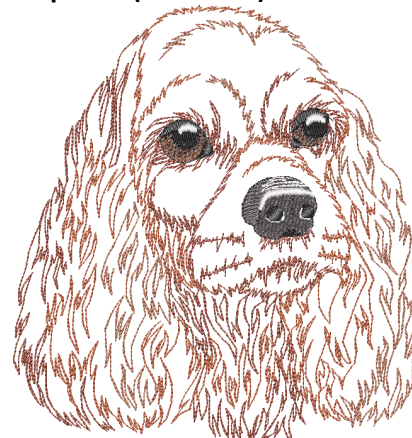

Center Front/Full Back Embroidery
Not for Hats
Approx. Size 5 1/4" X 4 3/4"
Graceful American Cocker
Docked Tail # K9820

Center Front/Full Back Embroidery
Not for Hats
Approx. Size 6 1/2" X 4 3/4"
Graceful English Cocker # L6294

Front/Full Back Embroidery
Not for T-Shirts & Hats
Approx. Size 6 1/2" X 5"
Cocker Spaniel #DG1017

COCKER SPANIEL

Center Front/Full Back Embroidery
Not for T-Shirts & Hats
Approx. Size 10 1/2" X 4 1/2"
Cocker Spaniel Lettering #LLE0590

Cocker

Spaniel

Front/Full Back Embroidery
Not for T-Shirts & Hats
Approx. Size 8" X 7"
Cocker Spaniel (American) Profile #LLE0591

Front/Full Back Embroidery
Not for T-Shirts & Hats
Approx. Size 8" X 7"
Cocker Spaniel #DG0863

Front/Full Back Embroidery
Not for T-Shirts & Hats
Approx. Size 5" X 5 1/2"
Cocker Spaniel #DG0528

English Cocker

Spaniel

Front/Full Back Embroidery
Not for T-Shirts & Hats
Approx. Size 8" X 7"
Cocker Spaniel (English) Profile #LLE0592