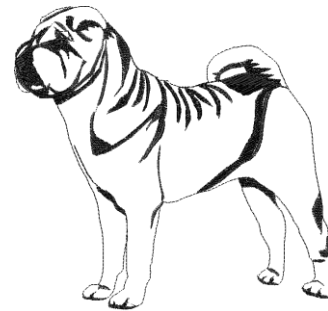

Left Chest Embroidery
Approx. Size 4" X 3 ½"
Chinese Shar-Pei #BT2514

Center Front/Full Back Embroidery
Not for T-Shirts & Hats
Approx. Size 10 1/2" X 2 ½"
Chinese Shar-Pei Lettering #LLE0560

Shar-Pei

Center Front/Full Back Embroidery
Not for T-Shirts & Hats
Approx. Size 8" X 7"
Chinese Shar-Pei Silhouette Profile #LLE0561

**CHINESE
SHAR-PEI**

Center Front Design
Not for Hats
Approx. Size 9" X 3 ½"
Shar-Pei Arched #LLV0275

Chinese Shar-Pei
Custom Lettering Rhinestone Designs

OWNER  **LOVER**
Center Front Design
Not for Hats
Approx. Size 9" X 4"
Genuine Shar-Pei Lover #LLV0276