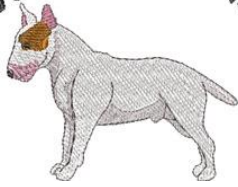

[Garment Choices](#)

Bull Terrier
Embroidery Designs

[Request Info](#)

Your Dog's Name

Left Chest Embroidery

Not for Hats

Approx. Size 4" X 3 1/2"

Bull Terrier Design #dg0314

Your Text Here

Left Chest Embroidery

Not for Hats

Approx. Size 3 3/4" X 4 1/4"

Bull Terrier Design #BT7060

Your Text Here

Left Chest Embroidery

Not for Hats

Approx. Size 3 3/4" X 4 1/2"

Bull Terrier Design #BT7058

BULL
TERRIER

Bull Terrier Large

Center Front/Full Back Embroidery

Not for T-Shirts & Hats

Approx. Size 10 1/2" X 4 1/2"

Bull Terrier Lettering #LLE0460