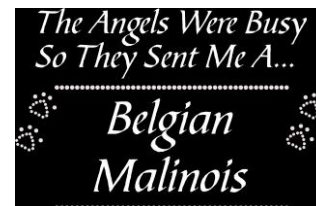

Custom Lettering & Rhinestone Center Front Design
Not for Hats
Approx. Size 9" X 6"
Angels Were Busy... Belgian Malinois
#LLR0120