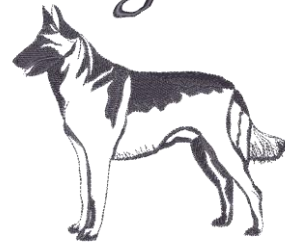

[Garment Choices](#)

**Belgian Malinois
Embroidery Designs**

[Request Info](#)

Left Chest Embroidery
Approx. Size 4" X 3 1/2"
Belgian Malinois #DG0211

Center Front/Full Back Embroidery
Not for T-Shirts & Hats
Approx. Size 10 1/2" X 4 1/2"
Belgian Malinois Lettering #LLE0290

Belgian

Malinois

Center Front/Full Back
Not for T-Shirts & Hats
Approx. Size 8" X 7"
Belgian Malinois Silhouette Profile #LLE0291

Belgian Malinois

Custom Lettering & Rhinestone Designs

Got Belgian Malinois ???
Left Shoulder Design
Approx. Size 5" X 5"
Got Belgian Malinois ???